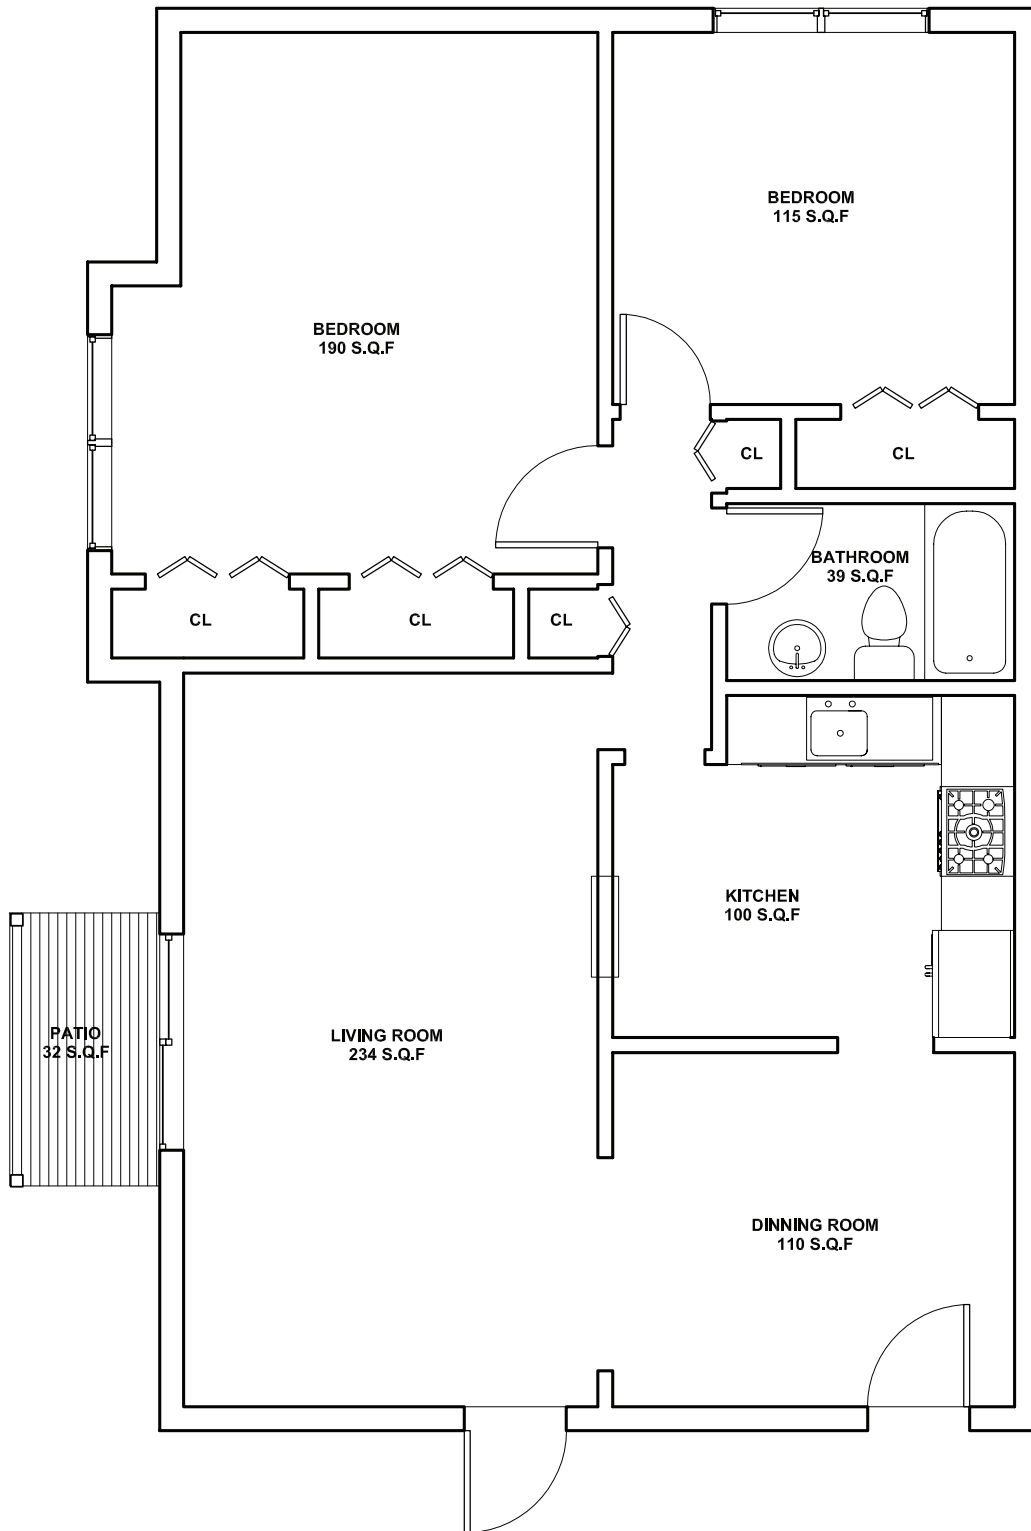

Tudor House Apartments

Floor Plans – 2 Bedroom

2 Bedroom, 934 +/- SQ. FT.

Floor plans, square footages and other information are gross, estimated, and approximate for illustrative purposes only - configuration, dimensions, and other information are subject to change without notice. (11.11.15)